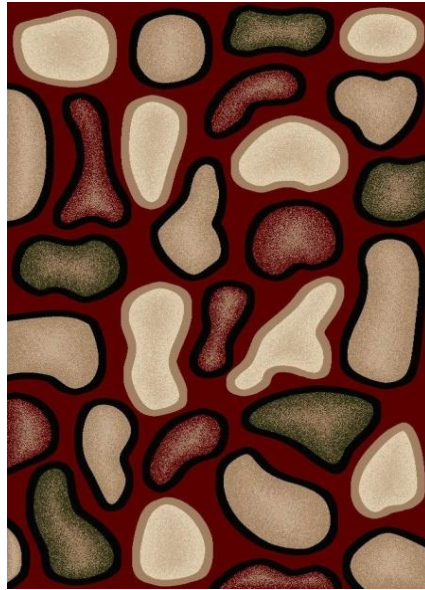

# MILANO by X'S Premium Hand Carving Carpet

**1(A) H3260 Beige**

**1(B) H3260 Red**

**1(C) H3260 Black**

**1(D) H3260 Brown**

**2(A) H3267 Beige**

**2(B) H3267 Black**

**2(C) H3267 Brown**

**2(D) H3267 Blue**

**3(A) H3384 R/Blue**