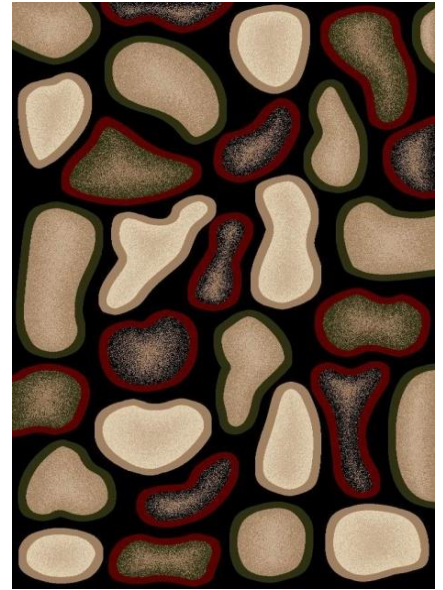

# MILANO by X'S Premium Hand Carving Carpet

**1(A) H3260 Beige**

**1(B) H3260 Red**

**1(C) H3260 Black**

**1(D) H3260 Brown**

**2(A) H3267 Beige**

**2(B) H3267 Black**

**2(C) H3267 Brown**

**2(D) H3267 Blue**

**3(A) H3384 R/Blue**