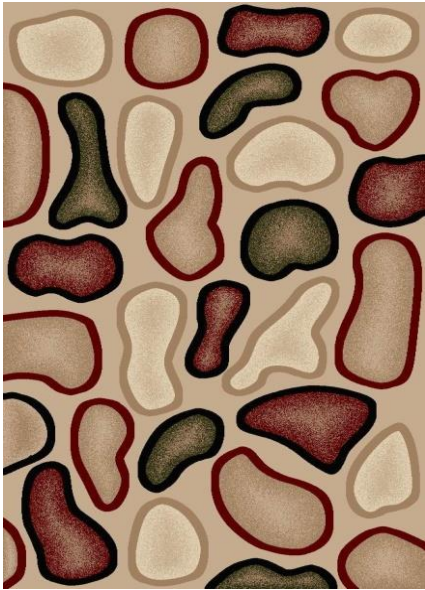

# MILANO by X'S Premium Hand Carving Carpet

**1(A) H3260 Beige**

**1(B) H3260 Red**

**1(C) H3260 Black**

**1(D) H3260 Brown**

**2(A) H3267 Beige**

**2(B) H3267 Black**

**2(C) H3267 Brown**

**2(D) H3267 Blue**

**3(A) H3384 R/Blue**