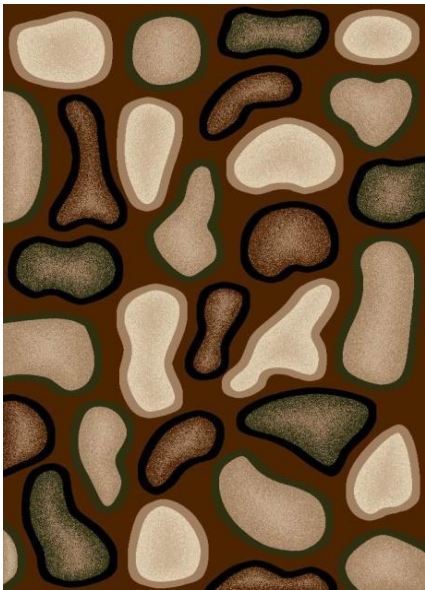

# MILANO by X'S Premium Hand Carving Carpet

**1(A) H3260 Beige**

**1(B) H3260 Red**

**1(C) H3260 Black**

**1(D) H3260 Brown**

**2(A) H3267 Beige**

**2(B) H3267 Black**

**2(C) H3267 Brown**

**2(D) H3267 Blue**

**3(A) H3384 R/Blue**