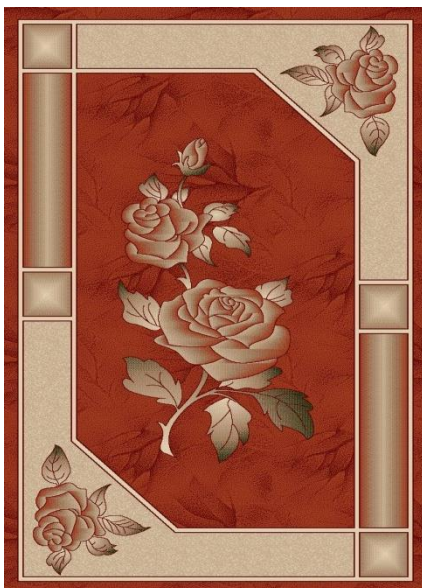

# MILANO by X'S

Premium Hand Carving Carpet

**11(C)++ H3334D Red**

**11(D) H3334D Green**

**12(A)++ H3430B Red**

**12(B) H3430B Terra**

**12(C)++ H3430B Brown**

**13(A) H3497B Red**

**13(B) H3497B Terra**

**13(C) H3497B Brown**

**14(A)+ H3566B Red**