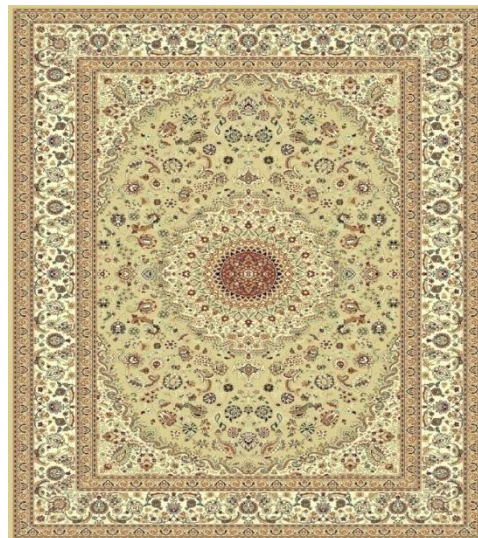

MILANO by X'S Premium Hand Carving Carpet

14(B) H3566B Terra

14(C)+ H3566B Brown

Sizes Available:
40cms X 60cms
50cms X 70cms
57cms X 140cms
90cms X 150cms
120cms X 180cms
150cms X 230cms
180cms X 275cms +
250cms X 350cms ++

BOLARA by X'S Premium Viscose Carpet

1975B HA055 Berber

1975B HA033 Red

Sizes available:-

60cms x 120cms
100cms X 150cms
120cms X 180cms
150cms X 230cms

0982A HA055 Red

0982A HA033 Berber