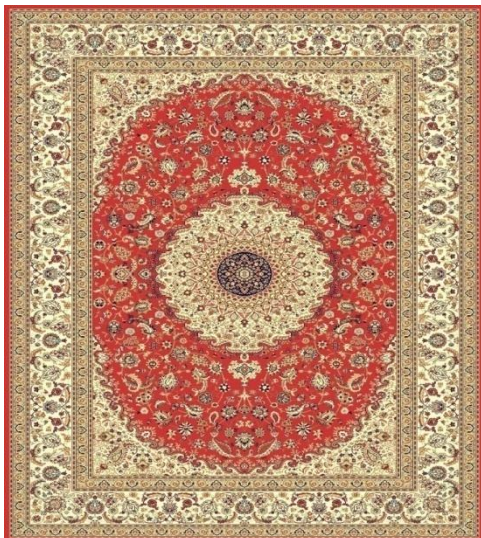

MILANO by X'S Premium Hand Carving Carpet

14(B) H3566B Terra

14(C)+ H3566B Brown

Sizes Available:
40cms X 60cms
50cms X 70cms
57cms X 140cms
90cms X 150cms
120cms X 180cms
150cms X 230cms
180cms X 275cms +
250cms X 350cms ++

BOLARA by X'S Premium Viscose Carpet

1975B HA055 Berber

1975B HA033 Red

Sizes available:-

60cms x 120cms
100cms X 150cms
120cms X 180cms
150cms X 230cms

0982A HA055 Red

0982A HA033 Berber